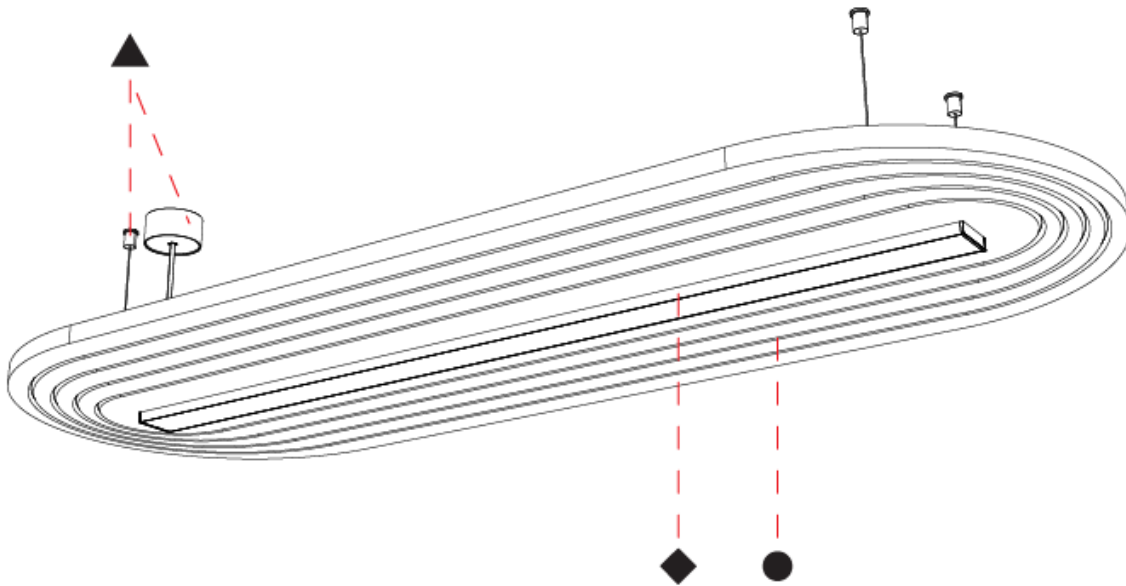

SERENII ROUND SUSPENSION

A3001183-

PROJECT
TYPE
SPECIFIER
QUANTITY
DATE

A